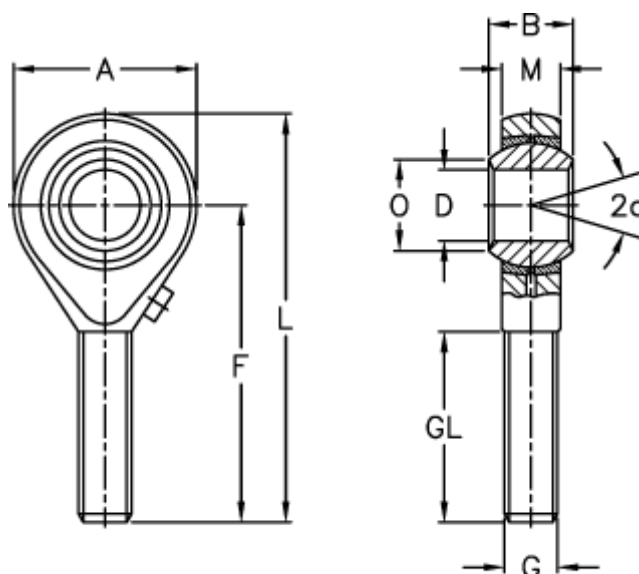

Article number: 54301008

Description: LDK Rod end POS 8L  
Threaded left

## Measures

A	= 22	L	= 53
a (degrees)	= 14	M	= 9.00
B	= 12	O	= 10.30
D	= 8	Static load C0 (kN)	= 13.1
Dynamic load C (kN)	= 5.4	Weight (g)	= 32
F	= 42		
g	= M8		
GL	= 25		